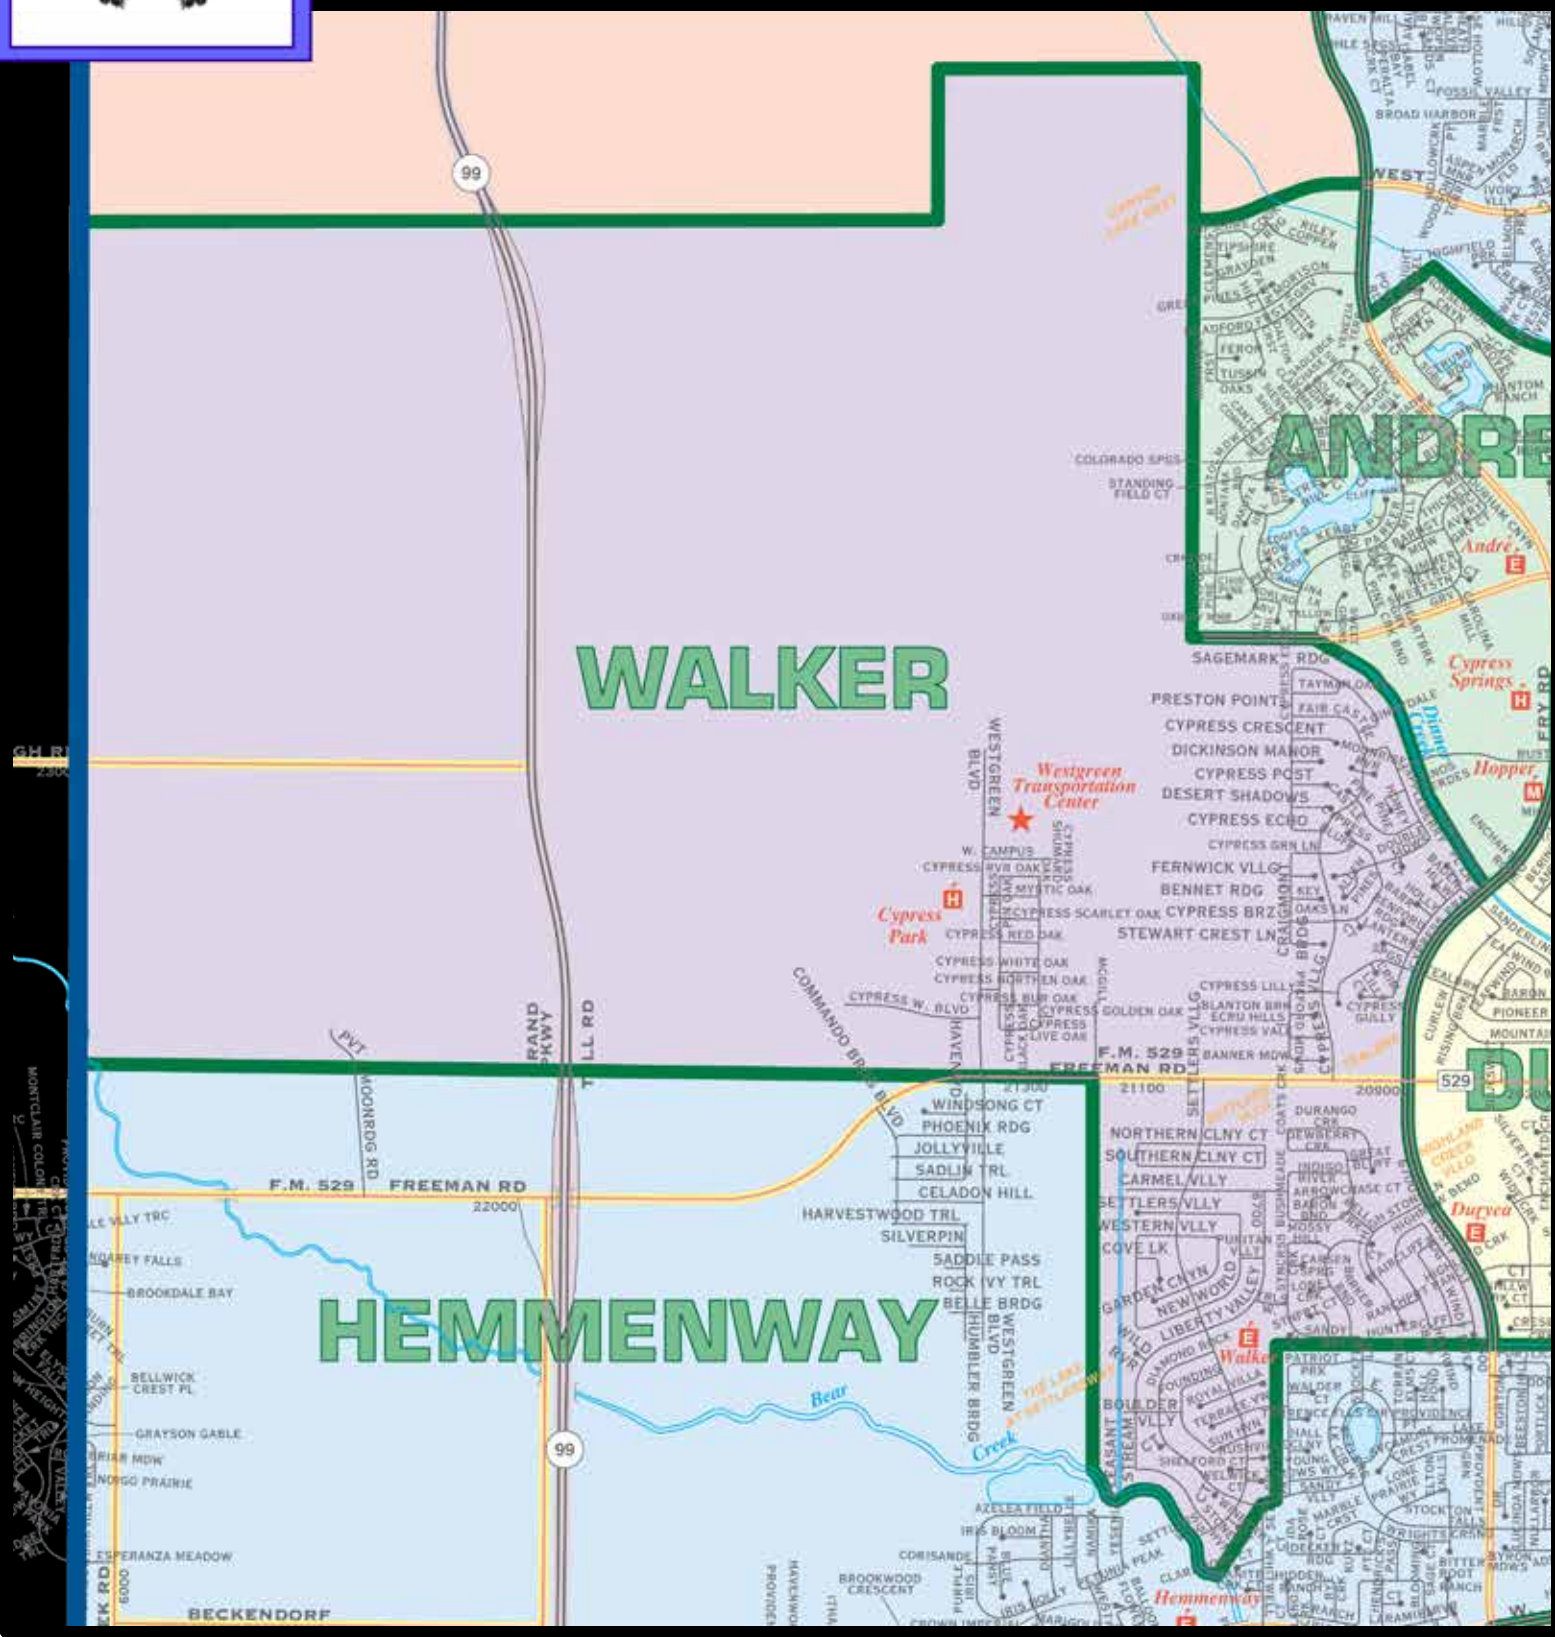

WALKER ELEMENTARY

6424 SETTLERS VILLAGE - KATY, TEXAS 77449
281-345-3200